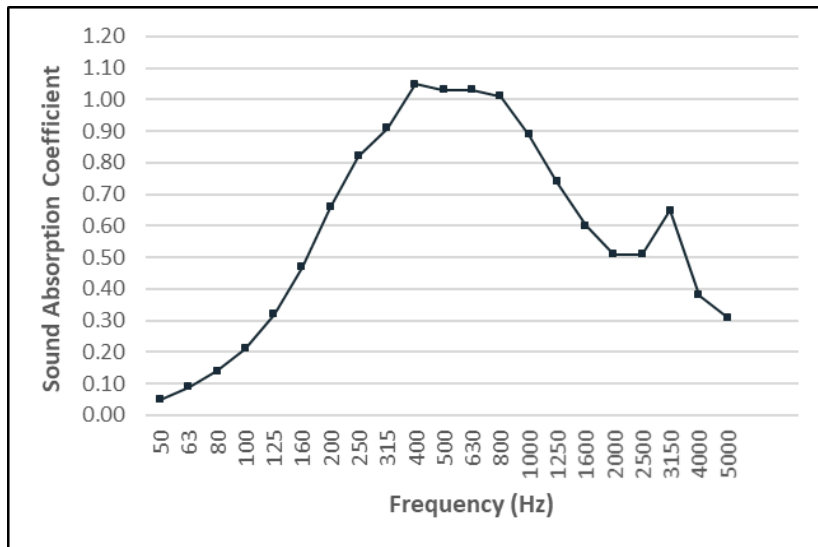

NRC 0.75 | Open Space: 21%

Frequency (Hz)	Alpha random	
50	0.05	
63	0.09	
80	0.14	
100	0.21	
125	0.32	0.35
160	0.47	
200	0.66	
250	0.82	0.80
315	0.91	
400	1.05	
500	1.03	1.05
630	1.03	
800	1.01	
1000	0.89	0.90
1250	0.74	
1600	0.6	
2000	0.51	0.55
2500	0.51	
3150	0.65	
4000	0.38	0.45
5000	0.31	

Other size panels are available in this pattern

Sound prediction carried out by Marshall Day Acoustics software.

Based on 12mm thick panel with Mammoth Panel Absorber 35/50.

Margin of error is generally within +/- 0.05