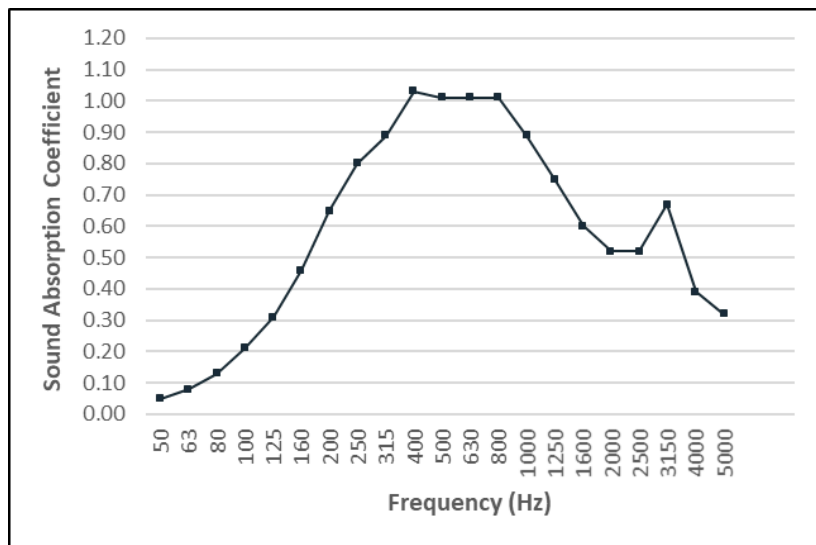

**NRC 0.80 | Open Space: 22%**

Frequency (Hz)	Alpha random
50	0.05
63	0.08
80	0.13
100	0.21
125	0.31
160	0.46
200	0.65
250	0.8
315	0.89
400	1.03
500	1.01
630	1.01
800	1.01
1000	0.89
1250	0.75
1600	0.6
2000	0.52
2500	0.52
3150	0.67
4000	0.39
5000	0.32

Other size panels are available in this pattern

Sound prediction carried out by Marshall Day Acoustics software.

Based on 12mm thick panel with Mammoth Panel Absorber 35/50.

Margin of error is generally within +/- 0.05