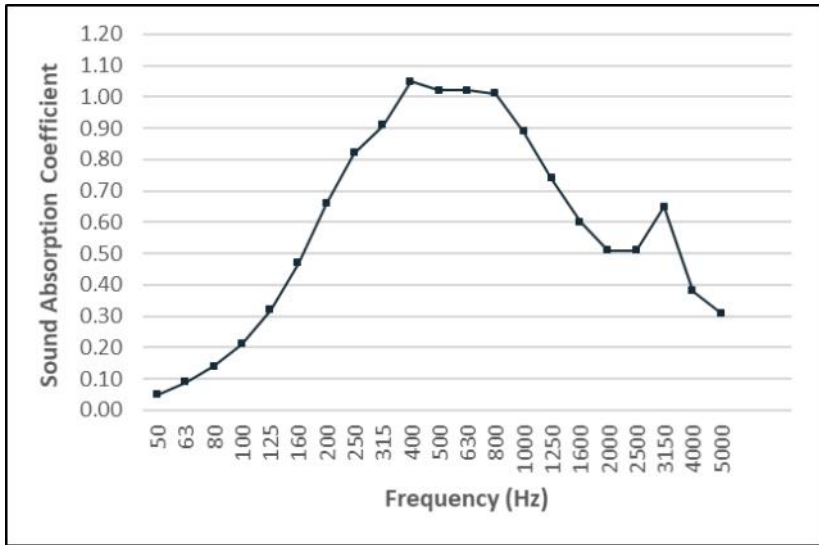

**NRC 0.80 | Open Space: 21%**

Frequency (Hz)	Alpha random
50	0.05
63	0.09
80	0.14
100	0.21
125	0.32
160	0.47
200	0.66
250	0.82
315	0.91
400	1.05
500	1.02
630	1.02
800	1.01
1000	0.89
1250	0.74
1600	0.6
2000	0.51
2500	0.51
3150	0.65
4000	0.38
5000	0.31

Other size panels are available in this pattern

Sound prediction carried out by Marshall Day Acoustics software.

Based on 12mm thick panel with Mammoth Panel Absorber 35/50.

Margin of error is generally within +/- 0.05