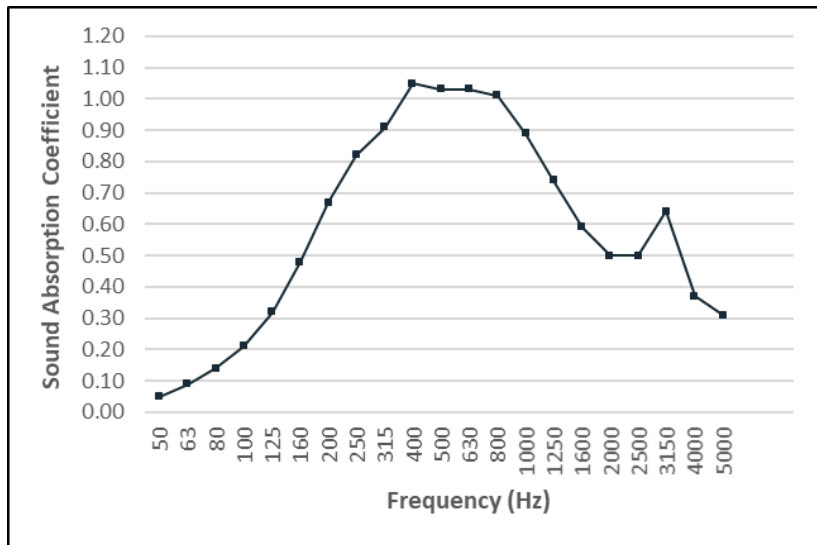

NRC 0.80 | Open Space: 21%

Frequency (Hz)	Alpha random
50	0.05
63	0.09
80	0.14
100	0.21
125	0.32
160	0.48
200	0.67
250	0.82
315	0.91
400	1.05
500	1.03
630	1.03
800	1.01
1000	0.89
1250	0.74
1600	0.59
2000	0.5
2500	0.5
3150	0.64
4000	0.37
5000	0.31

Other size panels are available in this pattern

Sound prediction carried out by Marshall Day Acoustics software.

Based on 12mm thick panel with Mammoth Panel Absorber 35/50.

Margin of error is generally within +/- 0.05