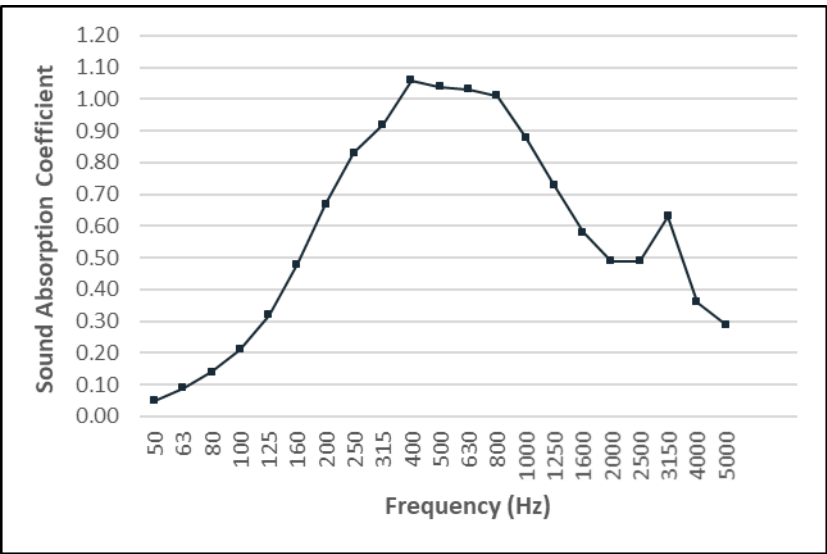

**NRC 0.80 | Open Space: 20%**

Frequency (Hz)	Alpha random
50	0.05
63	0.09
80	0.14
100	0.21
125	0.32
160	0.48
200	0.67
250	0.83
315	0.92
400	1.06
500	1.04
630	1.03
800	1.01
1000	0.88
1250	0.73
1600	0.58
2000	0.49
2500	0.49
3150	0.63
4000	0.36
5000	0.29

Other size panels are available in this pattern

Sound prediction carried out by Marshall Day Acoustics software.

Based on 12mm thick panel with Mammoth Panel Absorber 35/50.

Margin of error is generally within +/- 0.05