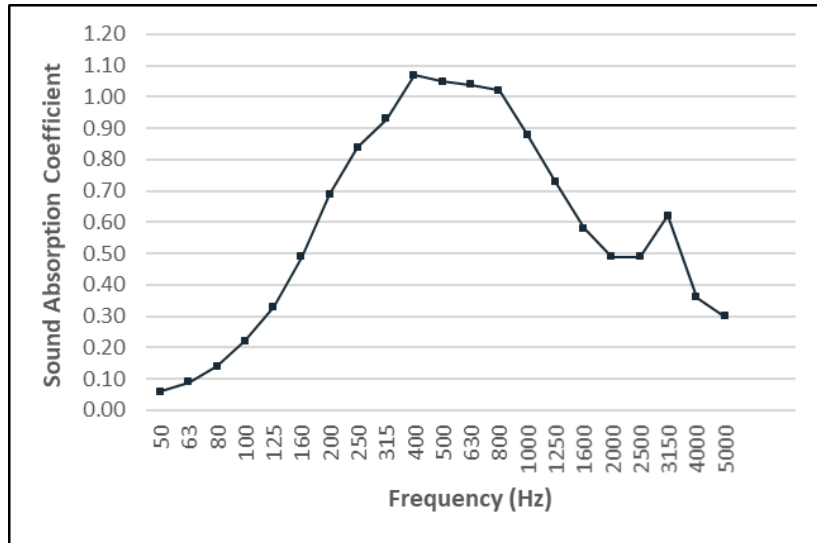

### NRC 0.80 | Open Space: 21%

Frequency (Hz)	Alpha random
50	0.06
63	0.09
80	0.14
100	0.22
125	0.33
160	0.49
200	0.69
250	0.84
315	0.93
400	1.07
500	1.05
630	1.04
800	1.02
1000	0.88
1250	0.73
1600	0.58
2000	0.49
2500	0.49
3150	0.62
4000	0.36
5000	0.3

Other size panels are available in this pattern

Sound prediction carried out by Marshall Day Acoustics software.

Based on 12mm thick panel with Mammoth Panel Absorber 35/50.

Margin of error is generally within +/- 0.05