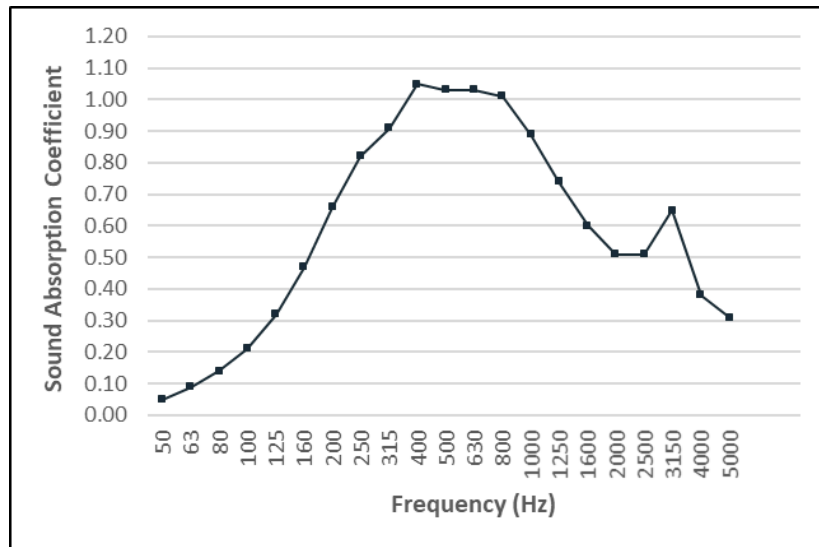

**NRC 0.75 | Open Space: 21%**

Frequency (Hz)	Alpha random
50	0.05
63	0.09
80	0.14
100	0.21
125	0.32
160	0.47
200	0.66
250	0.82
315	0.91
400	1.05
500	1.03
630	1.03
800	1.01
1000	0.89
1250	0.74
1600	0.6
2000	0.51
2500	0.51
3150	0.65
4000	0.38
5000	0.31

Other size panels are available in this pattern

Sound prediction carried out by Marshall Day Acoustics software.

Based on 12mm thick panel with Mammoth Panel Absorber 35/50.

Margin of error is generally within +/- 0.05