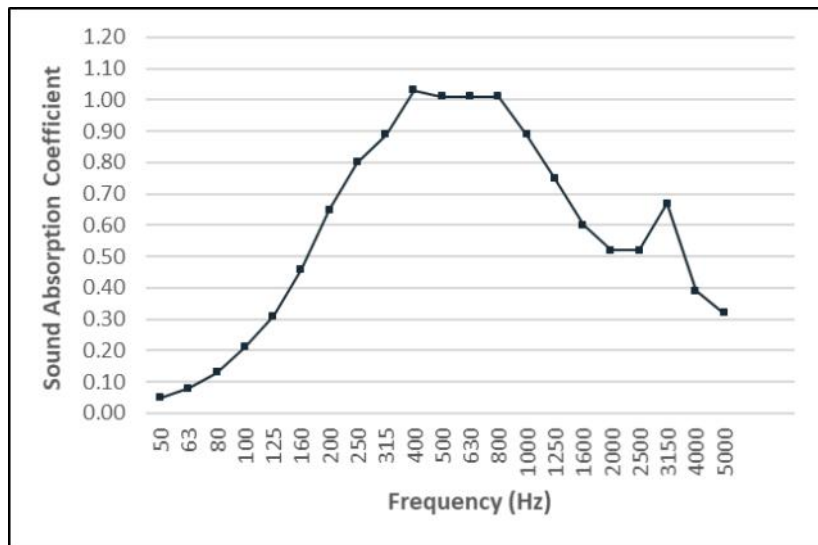

NRC 0.80 | Open Space: 22%

Frequency (Hz)	Alpha random
50	0.05
63	0.08
80	0.13
100	0.21
125	0.31
160	0.46
200	0.65
250	0.8
315	0.89
400	1.03
500	1.01
630	1.01
800	1.01
1000	0.89
1250	0.75
1600	0.6
2000	0.52
2500	0.52
3150	0.67
4000	0.39
5000	0.32

Other size panels are available in this pattern

Sound prediction carried out by Marshall Day Acoustics software.

Based on 12mm thick panel with Mammoth Panel Absorber 35/50.

Margin of error is generally within +/- 0.05