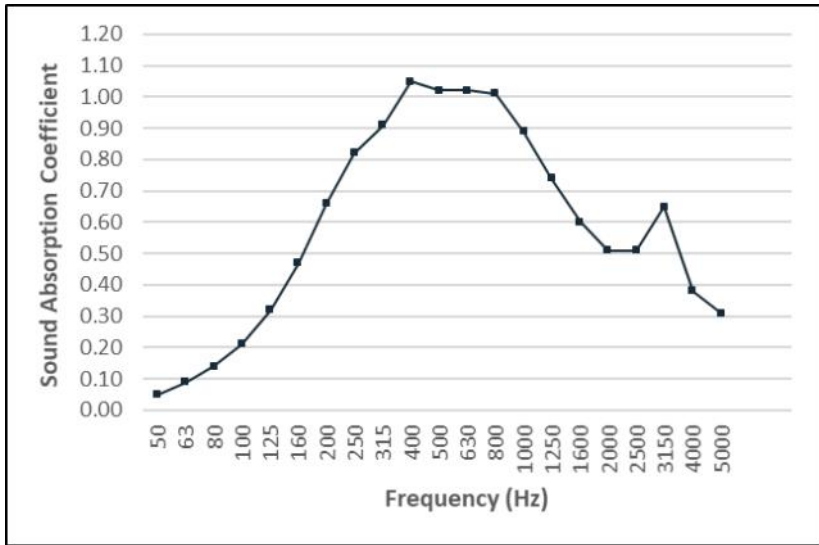

NRC 0.80 | Open Space: 21%

Frequency (Hz)	Alpha random
50	0.05
63	0.09
80	0.14
100	0.21
125	0.32
160	0.47
200	0.66
250	0.82
315	0.91
400	1.05
500	1.02
630	1.02
800	1.01
1000	0.89
1250	0.74
1600	0.6
2000	0.51
2500	0.51
3150	0.65
4000	0.38
5000	0.31

Other size panels are available in this pattern

Sound prediction carried out by Marshall Day Acoustics software.

Based on 12mm thick panel with Mammoth Panel Absorber 35/50.

Margin of error is generally within +/- 0.05