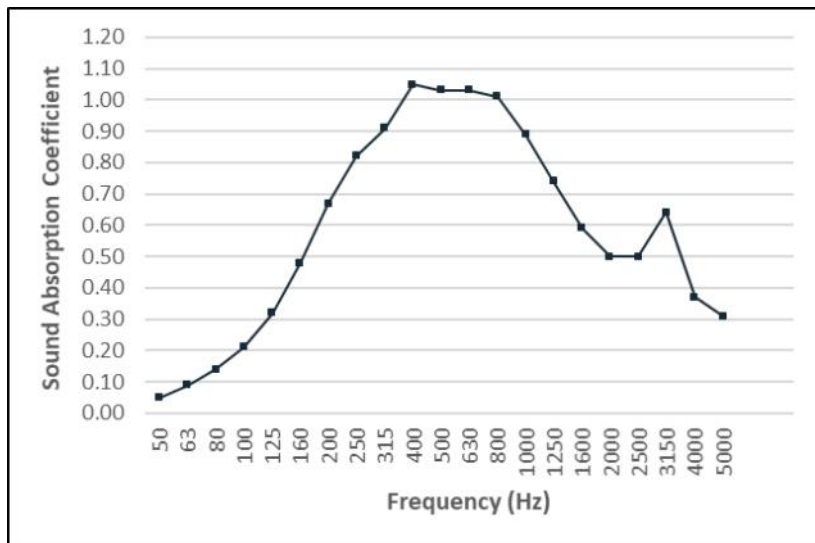

NRC 0.80 | Open Space: 21%

Frequency (Hz)	Alpha random
50	0.05
63	0.09
80	0.14
100	0.21
125	0.32
160	0.48
200	0.67
250	0.82
315	0.91
400	1.05
500	1.03
630	1.03
800	1.01
1000	0.89
1250	0.74
1600	0.59
2000	0.5
2500	0.5
3150	0.64
4000	0.37
5000	0.31

Other size panels are available in this pattern

Sound prediction carried out by Marshall Day Acoustics software.

Based on 12mm thick panel with Mammoth Panel Absorber 35/50.

Margin of error is generally within +/- 0.05